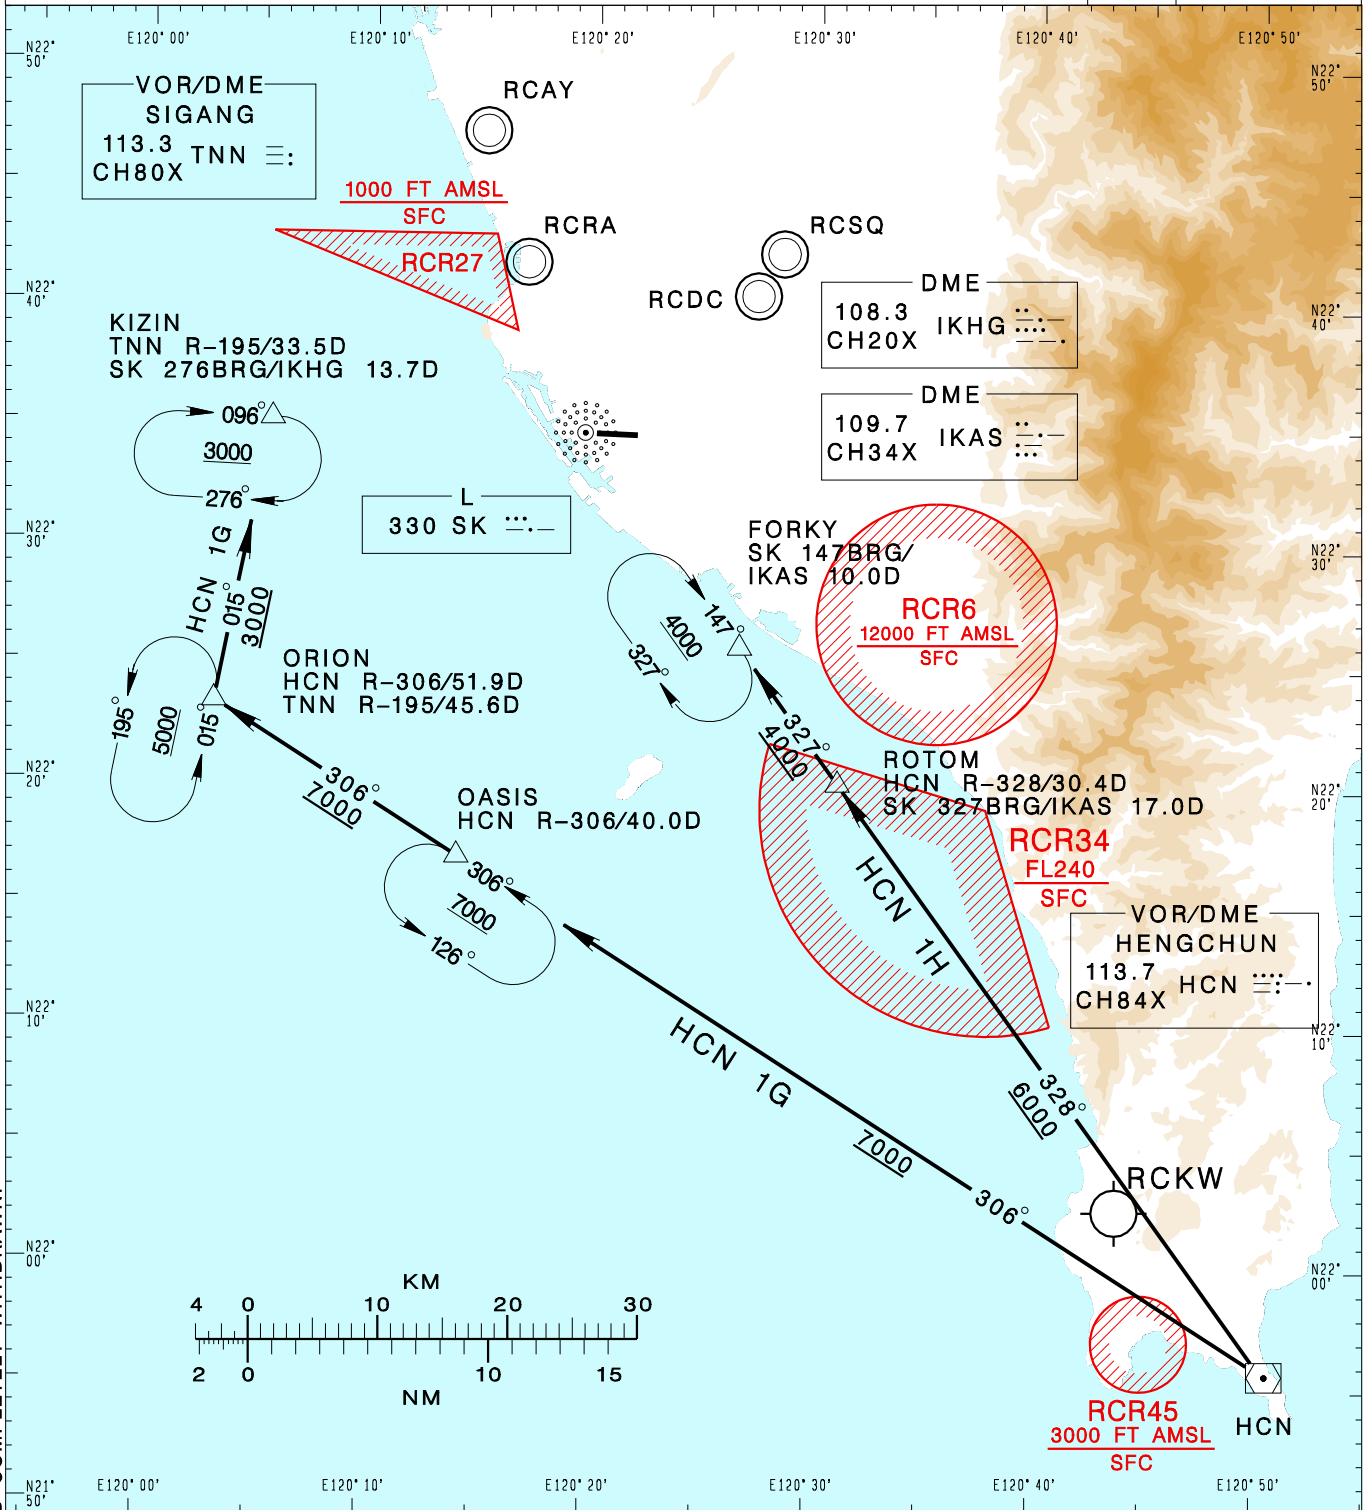

高雄國際機場
KAOHSIUNG INTL AD

RCKH STAR
HCN 1G(RWY09)
HCN 1H(RWY27)

TAIPEI ACC 127.9 129.1	KAOHSIUNG APP 124.7 125.7	ATIS 127.8		
Apt Elev: 32'		Trans Level: FL130		Trans Alt: 11,000'
BEARINGS ARE MAGNETIC; DISTANCES ARE NAUTICAL MILES; ELEVATIONS, HEIGHTS IN FEET				

CHANGES: KW NDB COMPLETELY WITHDRAWN.

HENGCHUN ONE GOLF ARRIVAL
Depart HCN, track HCN R-306 to OASIS then ORION, then track TNN R-195 to KIZIN.

HENGCHUN ONE HOTEL ARRIVAL
Depart HCN, track HCN R-328 to ROTOM, then track SK 327BRG to FORKY.